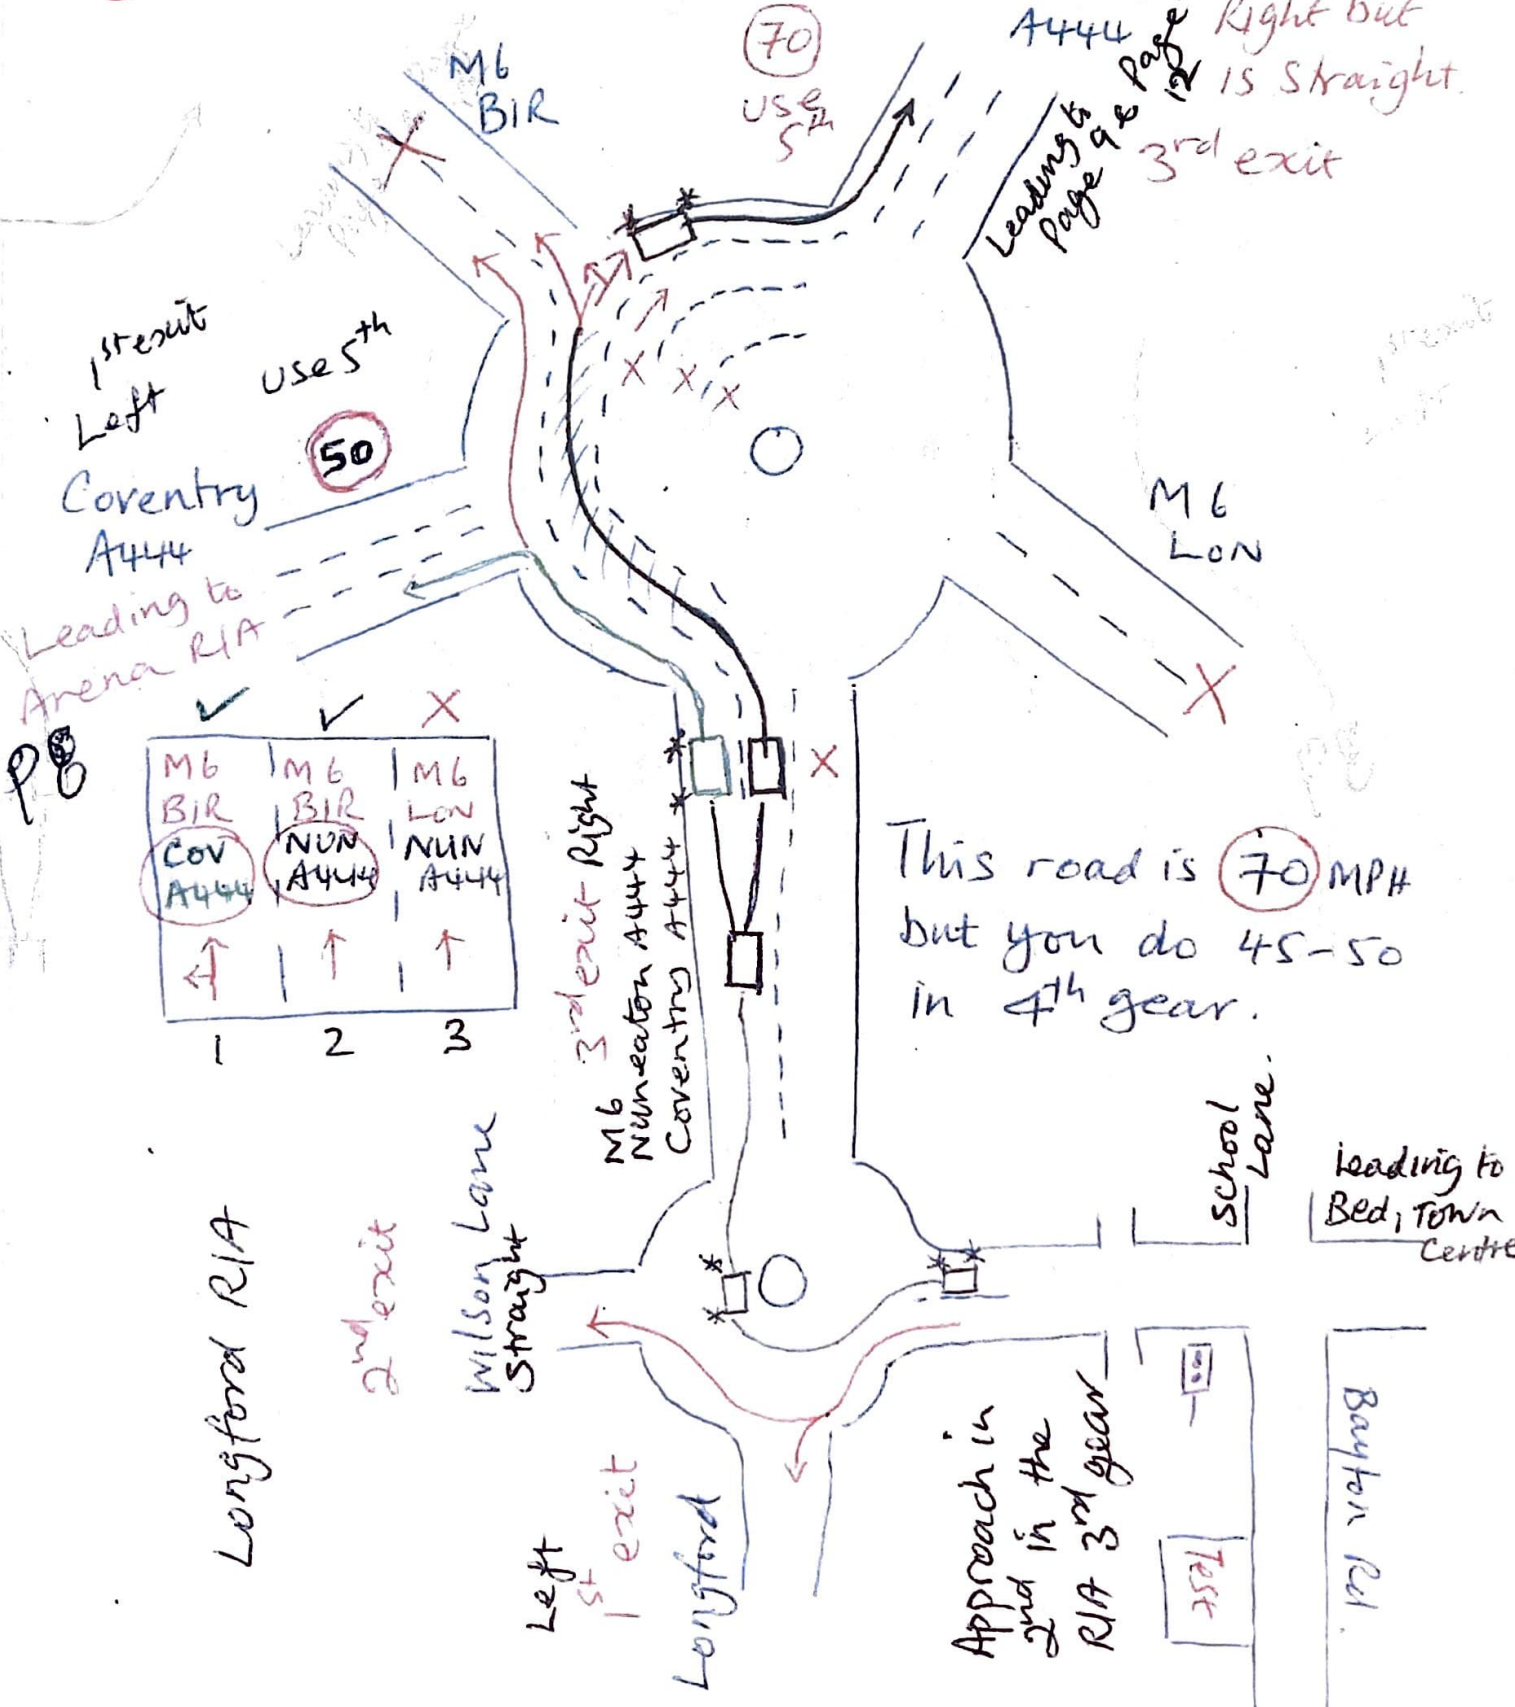

M6 RIA (under Motorway bridge)

Page 7

Coming from the test Centre

Going to; Coventry A444 1st exit Left.

OR Nuneaton A444 3rd exit Straight. special 4

* @ CAMBRIDGE SCHOOL OF MOTORING *

Nuneaton A444 Looks Right but is Straight.
3rd exit

PO

M6 BIR COV A444	M6 BIR NUN A444	M6 LON NUN A444
↑	↑	↑
1	2	3

Test

Bayton Rd.